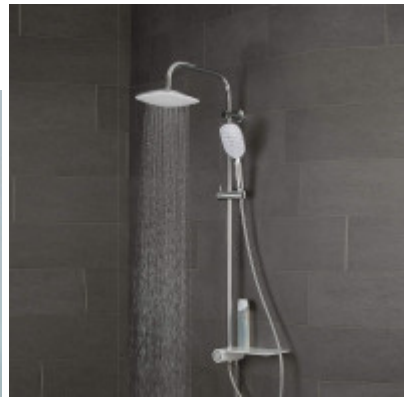

SCHÜTTE
HERGESTELLT VON WILHELM WOLF AG

AQUASTAR
ÜBERKOPFBRAUSE-SET MIT ABLAGE
WEISS

& VARIABEL
VARIABEL

CA. 112,5 CM
CA. 110 CM

3X

FUNKTIONEN

CA. 110 CM

3X

Handheld-Design-Ablage in Metall
passend für Duschzubehör mit geringem Platzbedarf

Integrierter Umkleehaken

Stabförmiger Abhänger aus Stahl auf Handbrause per Druckknopf

Wahlweise Überkopfbrause mit Wasser-Charakter, ca. 26 x 26 cm

Handbrause mit 3 Strahlstufen

180 Druckknopf zur Strahlereinstellung

Statische Befestigung durch Festkabel-System

220 mm breiter Metall-Brausekopf 127 l/min, 1,8 bar

70 mm breiter Metall-Handbrausekopf 127 l/min, 1,8 bar

Stabförmiger Abhänger durch selbstverstellbare Handablage

Detailreiche Oberflächenbearbeitung inkl. Gewinnschutzummantelung

WWW.SCHUETTE.DE