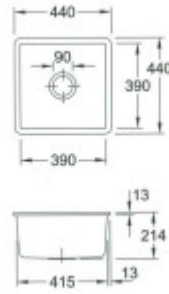

Parameters

Basic parameters

Sink type:	Single sink
Sink shape:	Square-shaped.
Orientation:	Without orientation
Sink material:	Ceramics
Width of the kitchen cabinet:	50 cm
Sink mounting type:	Bottom
Sink style:	Rustic / Retro sinks
Drain the sink.:	9 cm
Product TARIC code:	69101000

Others

Eccentric control of the drain:	No
Pre-drilled hole for:	No
Possibility to drill another hole:	No
Warranty:	5 years

Dimensions of the main tray (cm)

Width of the basin:	39
The length of the bathtub:	39
Depth of the bathtub:	19.3
Minimum width of the cabinet:	50
The average size of the basin.:	No

Sink dimensions (cm)

Width of the sink:	The text you provided does not contain any Czech text or HTML tags to translate.
Sink length:	The text you provided does not contain any Czech text or HTML tags to translate.
Sink depth:	21.4
Sink weight (kg):	15.68

Dimensions of the sink package (cm)

Width of the packaging:	59
Height of the packaging:	60
Depth of the packaging:	26
Weight including packaging (kg):	17