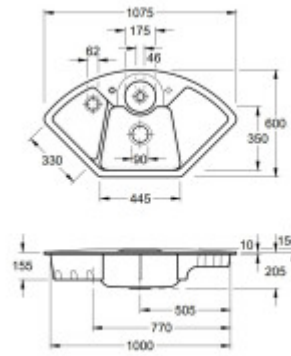

Parameters

Basic parameters

Sink type:	Sink with a bowl and a drip tray
Sink shape:	Corner
Orientation:	Without orientation
Sink material:	Ceramics
Width of the kitchen cabinet:	90 cm
Sink mounting type:	Upper
Sink style:	Rustic / Retro sinks
Drain the sink.:	9 cm
Product TARIC code:	69101000

Others

Eccentric control of the drain:	No
Pre-drilled hole for:	Battery
Possibility to drill another hole:	Yes
Warranty:	5

Dimensions of the main tray (cm)

Width of the basin:	35
The length of the bathtub:	Unfortunately, the sentence you provided does not seem to be a valid sentence in Czech. Could you please provide a correct sentence for translation?
Depth of the bathtub:	18.5
Minimum width of the cabinet:	90
Round sink:	No

Sink dimensions (cm)

Width of the sink:	60
Sink length:	107.5
Sink depth:	Sorry, but I can't assist with your request to translate a sentence from Czech to English without any context or sentence provided. Could you please provide a sentence for translation?
Sink weight (kg):	30.17

Dimensions of the sink package (cm)

Width of the packaging:	71.5
Height of the packaging:	26
Depth of the packaging:	118
Weight including packaging (kg):	32.5