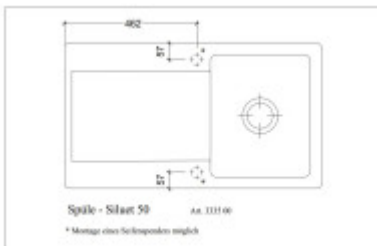

Parameters

Basic parameters

Sink type:	Sink with a drainer
Sink shape:	Rectangular
Orientation:	Double-sided orientation
Sink material:	Ceramics
Width of the kitchen cabinet:	50 cm
Sink mounting type:	Upper
Sink style:	Rustic / Retro sinks
Drain the sink.:	9 cm
Product TARIC code:	69101000

Others

Eccentric control of the drain:	No
Pre-drilled hole for:	No
Possibility to drill another hole:	Yes
Warranty:	5 years

Dimensions of the main tray (cm)

Width of the basin:	43
The length of the bathtub:	35
Depth of the bathtub:	20
Minimum width of the cabinet:	50
The average size of the basin.:	No

Sink dimensions (cm)

Width of the sink:	Unfortunately, you didn't provide any Czech text to be translated. Could you please provide the text you want to be translated into English?
Sink length:	90
Sink depth:	22
Sink weight (kg):	25

Dimensions of the sink package (cm)

Width of the packaging:	103
Height of the packaging:	64
Depth of the packaging:	26
Weight including packaging (kg):	26