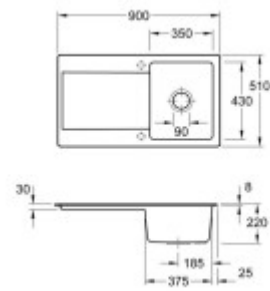

Parameters

Basic parameters

Sink type:	Sink with a drainer
Sink shape:	Rectangular
Orientation:	Double-sided orientation
Sink material:	Ceramics
Width of the kitchen cabinet:	50 cm
Sink mounting type:	Upper
Sink style:	Rustic / Retro sinks
Drain the sink.:	9 cm
Product TARIC code:	69101000

Others

Eccentric control of the drain:	No
Pre-drilled hole for:	No
Possibility to drill another hole:	Yes
Warranty:	5 years

Dimensions of the main tray (cm)

Width of the basin:	43
The length of the bathtub:	35
Depth of the bathtub:	20
Minimum width of the cabinet:	50
The average size of the basin.:	No

Sink dimensions (cm)

Width of the sink:	Unfortunately, you didn't provide any Czech text to be translated. Could you please provide the text you want to be translated into English?
Sink length:	90
Sink depth:	22
Sink weight (kg):	25

Dimensions of the sink package (cm)

Width of the packaging:	103
Height of the packaging:	64
Depth of the packaging:	26
Weight including packaging (kg):	26