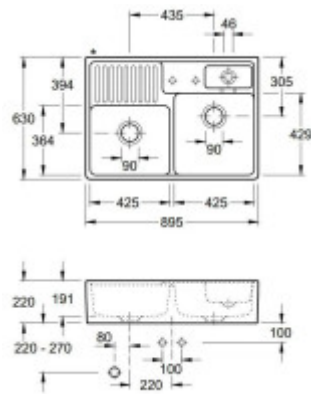

Note: The eccentric drain control is not included with the sink, images are for illustration purposes only.

Parts of the packaging:

- Sifon
- Release.
- Plastic net/dish.

Parameters

Basic parameters

Sink type:	Double sink.
Sink shape:	Rectangular
Orientation:	Without orientation
Sink material:	Ceramics
Width of the kitchen cabinet:	90 cm
Sink mounting type:	Modular
Sink style:	Rustic / Retro sinks
Drain the sink.:	9 cm
Product TARIC code:	69101000

Others

Eccentric control of the drain:	No
Pre-drilled hole for:	No
Possibility to drill another hole:	Yes
Warranty:	5 years

Dimensions of the main tray (cm)

Width of the basin:	42.9
The length of the bathtub:	42.5
Depth of the bathtub:	19.1
Minimum width of the cabinet:	90
The average size of the basin.:	No

Sink dimensions (cm)

Width of the sink:	63
Sink length:	89.5
Sink depth:	22
Sink weight (kg):	44.93

Dimensions of the sink package (cm)

Width of the packaging:	95
Height of the packaging:	70
Depth of the packaging:	27
Weight including packaging (kg):	46

Villeroy & Boch
1754

Reis weißer Grundteller ohne Tischkante - glänzend
Die Abbildung ist stark vergrößert (Originalgröße: 35 mm x 45 mm)