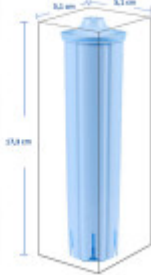

NSF NSF certified raw materials

NSF42 NSF42 certified filter by NSF

TUV Certified by TUV