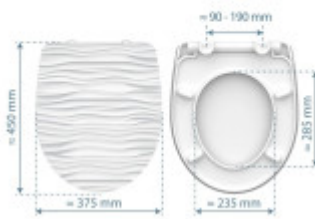

Schnellverschluss
für einfaches Säubern

SCHÜTTE
LÄNGER UND BESSER MIT SIE