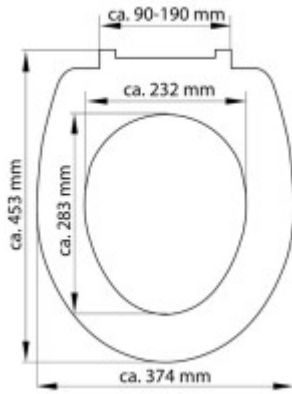

### **Parts of the packaging:**

- Instructions

## Basic parameters

Material:	Duroplast
Closing:	Soft Close
Distance of mounting holes:	125 - 210 mm

## Dimensions, weight and packaging

Included in the package:	mounting kit
Warranty:	2 years
The dimensions of the seat outer (W x D):	approximately 374 x 453 mm
Dimensions of the seat interior (w x d):	approx. 232 x 283 mm
Width of the packaging (cm):	38
Height of packaging (cm):	6
Depth of packaging (cm):	46
Weight including packaging (kg):	2.1 kg
Product TARIC code:	39222000