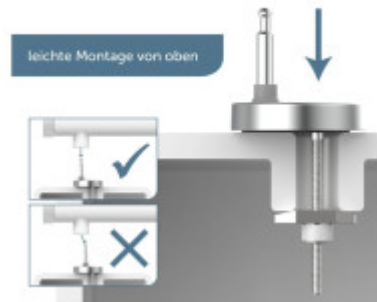

SCHÜTTE
LIEBESLIEBE UND BEQUEMHEIT GEFÜHRT

SCHÜTTE
LIEBESLIEBE UND BEQUEMHEIT GEFÜHRT