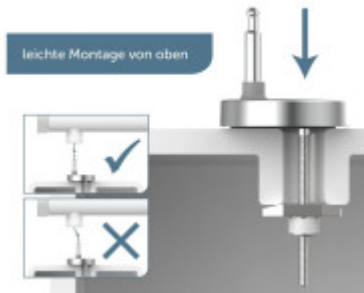

SCHÜTTE
LEBENSZEIT UND BEQUEMHEIT MIT UNS

SCHÜTTE
LEBENSZEIT UND BEQUEMHEIT MIT UNS

SCHÜTTE
LEBENSZEIT UND BEQUEMHEIT MIT UNS