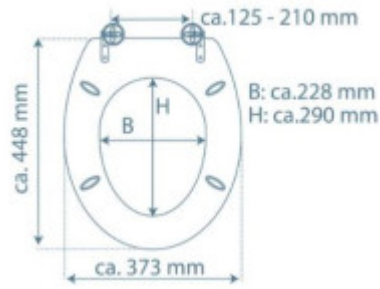

## **Parts of the packaging:**

- Instructions

## Basic parameters

Material:	Duroplast
Closing:	Soft Close
Distance of mounting holes:	90 - 170 mm

## Dimensions, weight and packaging

Included in the package:	mounting kit
Warranty:	2 years
The dimensions of the seat outer (W x D):	approximately 373 x 448 mm
Dimensions of the seat interior (w x d):	approximately 228 x 290 mm
Width of the packaging (cm):	38
Height of packaging (cm):	6
Depth of packaging (cm):	46
Weight including packaging (kg):	2.1 kg
Product TARIC code:	39222000