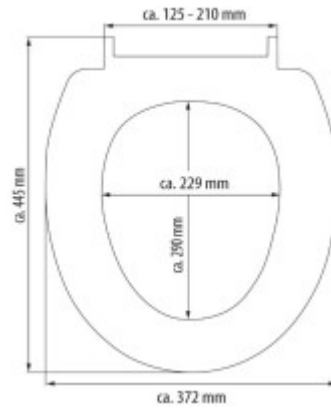

AUTOMATIC CLOSING

WC-SITZ
DUROPLAST

eisl

AUTOMATIC CLOSING

BRUCHRESISTENT & KRATZFEST

Duro-plast

LEICHT ZU REINIGEN

eisl

1-JAHRE ZYKLUS

Geprüfte Qualität

ROBUST & STABIL

150 kg

eisl

BRUCHRESISTENT & KRATZFEST

Duro-plast

DUROPLAST

LEICHT ZU REINIGEN

REISEN/AUTOMATIK