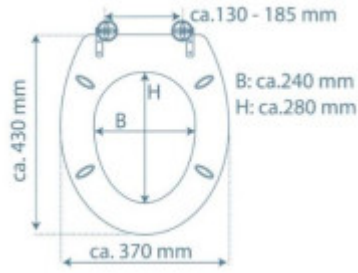

### **Parts of the packaging:**

- Instructions

## Dimensions, weight and packaging

Included in the package:	mounting kit
Warranty:	2 years
The dimensions of the seat outer (W x D):	approx. 370 x 430 mm
Dimensions of the seat interior (w x d):	approximately 240 x 280 mm
Width of the packaging (cm):	38
Height of packaging (cm):	6
Depth of packaging (cm):	46
Weight including packaging (kg):	2.1 kg
Product TARIC code:	44219910