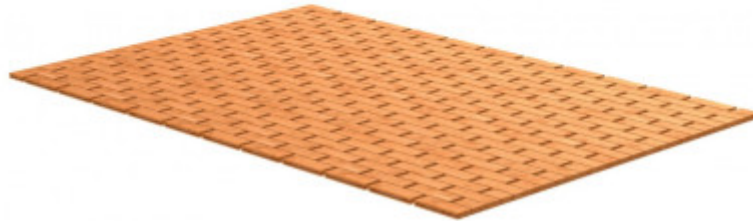

# Schütte Bambusová koupelnová předložka, 500 x 700 mm (TE-BA02)

Dokonale sladěné koupelnové doplňky zajišťují kvalitní vzhled a příjemnou atmosféru v koupelně.

EAN: 9002560704573

**23,64 €**

19,70 € bez DPH

**The Schütte bamboo bathroom mat** represents customer individuality. The original bamboo mat is not only practical, but also becomes an interesting decorative element in your bathroom. At the same time, it provides safety and comfort. The bamboo surface guarantees stability and safety even on wet surfaces. The mat does not slip even when getting out of the shower or bathtub. It will look perfect and serve well in a sauna as well.

It is made of high-quality bamboo wood. It is characterized by long durability and moisture resistance.