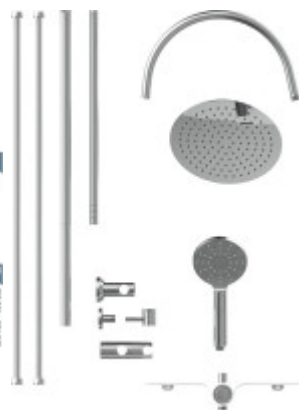

Parameters

General information

Function:	Shower set
Surface treatment:	chrome / white
Warranty:	2
HS code:	84248970
Shower set including the faucet:	No

Technical specifications

Width (cm):	35
Height (cm):	130
Depth (cm):	50.5
Average shower head diameter (cm):	25
Shower head diameter (cm):	12
Shower hose length (cm):	150
Assembly type:	on the wall
Length of connecting hose (cm):	70
Width of the shelf (cm):	35, white
Shower control:	Without a battery
Number of functions:	3

Package dimensions (cm)

Weight (kg):	3.5
Width of the packaging (cm):	10
Height of packaging (cm):	85
Depth of packaging (cm):	28
Weight including packaging (kg):	3.86

AQUASTAR ÜBERKOPFBRAUSE-SET MIT ABLAGE WEISS

SCHÜTTE
KRAFT DER IDEEN UND QUALITÄT SEIT 1878