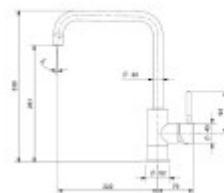

Parameters

Basic parameters

Sink type:	Single sink
Sink shape:	Rectangular
Orientation:	Without orientation
Sink material:	Stainless steel
Width of the kitchen cabinet:	60 cm
Sink mounting type:	Bottom
Sink style:	Modern sinks
Drain the sink.:	9 cm
Product TARIC code:	73241000

Others

Eccentric control of the drain:	No
Pre-drilled hole for:	No
Possibility to drill another hole:	No
Warranty:	5

Dimensions of the main tray (cm)

Width of the basin:	50
The length of the bathtub:	40
Depth of the bathtub:	20
Minimum width of the cabinet:	60
Round sink:	No

Sink dimensions (cm)

Width of the sink:	54
Sink length:	The text you provided does not contain any Czech text or HTML tags to translate.
Sink depth:	20
Sink weight (kg):	6

Dimensions of the sink package (cm)

Width of the packaging:	61
Height of the packaging:	26
Depth of the packaging:	Unfortunately, you didn't provide any Czech text to be translated. Could you please provide the text you want to be translated into English?
Weight including packaging (kg):	7