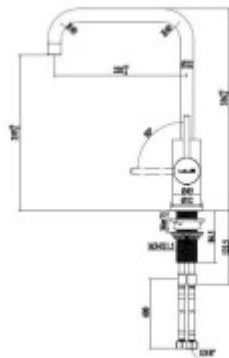

Parameters

Basic parameters

Sink type:	Single sink
Sink shape:	Rectangular
Orientation:	Without orientation
Sink material:	Stainless steel
Width of the kitchen cabinet:	60 cm
Sink mounting type:	Bottom
Sink style:	Modern sinks
Drain the sink.:	9 cm
Product TARIC code:	73241000

Others

Eccentric control of the drain:	No
Pre-drilled hole for:	No
Possibility to drill another hole:	No
Warranty:	5

Dimensions of the main tray (cm)

Width of the basin:	50
The length of the bathtub:	40
Depth of the bathtub:	20
Minimum width of the cabinet:	60
Round sink:	No

Sink dimensions (cm)

Width of the sink:	54
Sink length:	The text you provided does not contain any Czech text or HTML tags to translate.
Sink depth:	20
Sink weight (kg):	6

Dimensions of the sink package (cm)

Width of the packaging:	61
Height of the packaging:	26
Depth of the packaging:	Unfortunately, you didn't provide any Czech text to be translated. Could you please provide the text you want to be translated into English?
Weight including packaging (kg):	7