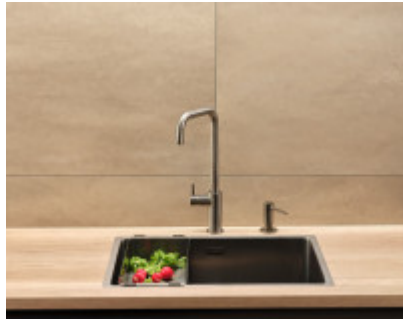

Parameters

Basic parameters

Sink type:	Single sink
Sink shape:	Rectangular
Orientation:	Without orientation
Sink material:	Stainless steel
Width of the kitchen cabinet:	60 cm
Sink mounting type:	Bottom
Sink style:	Modern sinks
Drain the sink.:	9 cm
Product TARIC code:	73241000

Others

Eccentric control of the drain:	No
Pre-drilled hole for:	No
Possibility to drill another hole:	No
Warranty:	5

Dimensions of the main tray (cm)

Width of the basin:	50
The length of the bathtub:	40
Depth of the bathtub:	20
Minimum width of the cabinet:	60
Round sink:	No

Sink dimensions (cm)

Width of the sink:	54
Sink length:	The text you provided does not contain any Czech text or HTML tags to translate.
Sink depth:	20
Sink weight (kg):	6

Dimensions of the sink package (cm)

Width of the packaging:	61
Height of the packaging:	26
Depth of the packaging:	Unfortunately, you didn't provide any Czech text to be translated. Could you please provide the text you want to be translated into English?
Weight including packaging (kg):	7