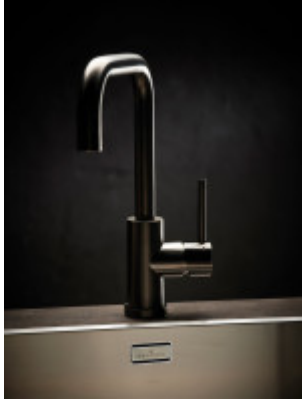

Parameters

Basic parameters

Sink type:	Single sink
Sink shape:	Rectangular
Orientation:	Without orientation
Sink material:	Stainless steel
Width of the kitchen cabinet:	60 cm
Sink mounting type:	Bottom
Sink style:	Modern sinks
Drain the sink.:	9 cm
Product TARIC code:	73241000

Others

Eccentric control of the drain:	No
Pre-drilled hole for:	No
Possibility to drill another hole:	No
Warranty:	5

Dimensions of the main tray (cm)

Width of the basin:	50
The length of the bathtub:	40
Depth of the bathtub:	20
Minimum width of the cabinet:	60
Round sink:	No

Sink dimensions (cm)

Width of the sink:	54
Sink length:	The text you provided does not contain any Czech text or HTML tags to translate.
Sink depth:	20
Sink weight (kg):	6

Dimensions of the sink package (cm)

Width of the packaging:	61
Height of the packaging:	26
Depth of the packaging:	Unfortunately, you didn't provide any Czech text to be translated. Could you please provide the text you want to be translated into English?
Weight including packaging (kg):	7