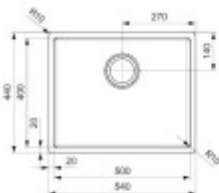

Parameters

Basic parameters

Sink type:	Single sink
Sink shape:	Rectangular
Orientation:	Without orientation
Sink material:	Stainless steel
Width of the kitchen cabinet:	60 cm
Sink mounting type:	Bottom
Sink style:	Modern sinks
Drain the sink.:	9 cm
Product TARIC code:	73241000

Others

Eccentric control of the drain:	No
Pre-drilled hole for:	No
Possibility to drill another hole:	No
Warranty:	5 years

Dimensions of the main tray (cm)

Width of the basin:	50
The length of the bathtub:	40
Depth of the bathtub:	20
Minimum width of the cabinet:	60
Round sink:	No

Sink dimensions (cm)

Width of the sink:	54
Sink length:	The text you provided does not contain any Czech text or HTML tags to translate.
Sink depth:	20
Sink weight (kg):	6

Dimensions of the sink package (cm)

Width of the packaging:	61
Height of the packaging:	26
Depth of the packaging:	Unfortunately, you didn't provide any Czech text to be translated. Could you please provide the text you want to be translated into English?
Weight including packaging (kg):	7