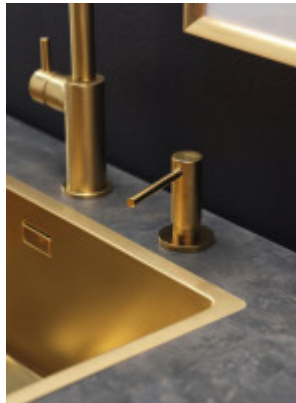

Parameters

Basic parameters

Sink type:	Single sink
Sink shape:	Rectangular
Orientation:	Without orientation
Sink material:	Stainless steel
Width of the kitchen cabinet:	60 cm
Sink mounting type:	Bottom
Sink style:	Modern sinks
Drain the sink.:	9 cm
Product TARIC code:	73241000

Others

Eccentric control of the drain:	No
Pre-drilled hole for:	No
Possibility to drill another hole:	No
Warranty:	5 years

Dimensions of the main tray (cm)

Width of the basin:	50
The length of the bathtub:	40
Depth of the bathtub:	20
Minimum width of the cabinet:	60
Round sink:	No

Sink dimensions (cm)

Width of the sink:	54
Sink length:	The text you provided does not contain any Czech text or HTML tags to translate.
Sink depth:	20
Sink weight (kg):	6

Dimensions of the sink package (cm)

Width of the packaging:	61
Height of the packaging:	26
Depth of the packaging:	Unfortunately, you didn't provide any Czech text to be translated. Could you please provide the text you want to be translated into English?
Weight including packaging (kg):	7