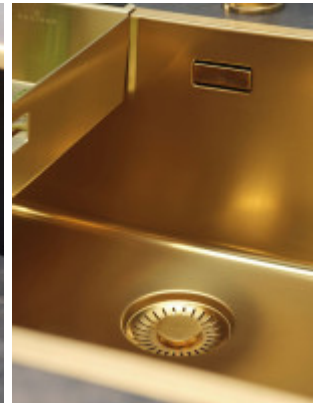

Parameters

Basic parameters

Sink type:	Single sink
Sink shape:	Rectangular
Orientation:	Without orientation
Sink material:	Stainless steel
Width of the kitchen cabinet:	60 cm
Sink mounting type:	Bottom
Sink style:	Modern sinks
Drain the sink.:	9 cm
Product TARIC code:	73241000

Others

Eccentric control of the drain:	No
Pre-drilled hole for:	No
Possibility to drill another hole:	No
Warranty:	5 years

Dimensions of the main tray (cm)

Width of the basin:	50
The length of the bathtub:	40
Depth of the bathtub:	20
Minimum width of the cabinet:	60
Round sink:	No

Sink dimensions (cm)

Width of the sink:	54
Sink length:	The text you provided does not contain any Czech text or HTML tags to translate.
Sink depth:	20
Sink weight (kg):	6

Dimensions of the sink package (cm)

Width of the packaging:	61
Height of the packaging:	26
Depth of the packaging:	Unfortunately, you didn't provide any Czech text to be translated. Could you please provide the text you want to be translated into English?
Weight including packaging (kg):	7