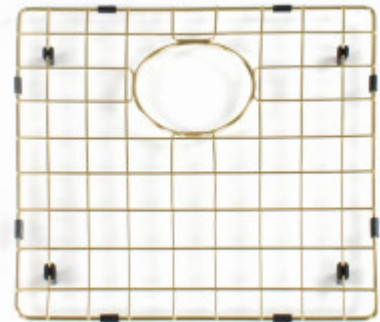

Parameters

Basic parameters

Sink type:	Single sink
Sink shape:	Rectangular
Orientation:	Without orientation
Sink material:	Stainless steel
Width of the kitchen cabinet:	60 cm
Sink mounting type:	Bottom
Sink style:	Modern sinks
Drain the sink.:	9 cm
Product TARIC code:	73241000

Others

Eccentric control of the drain:	No
Pre-drilled hole for:	No
Possibility to drill another hole:	No
Warranty:	5 years

Dimensions of the main tray (cm)

Width of the basin:	50
The length of the bathtub:	40
Depth of the bathtub:	20
Minimum width of the cabinet:	60
Round sink:	No

Sink dimensions (cm)

Width of the sink:	54
Sink length:	The text you provided does not contain any Czech text or HTML tags to translate.
Sink depth:	20
Sink weight (kg):	6

Dimensions of the sink package (cm)

Width of the packaging:	61
Height of the packaging:	26
Depth of the packaging:	Unfortunately, you didn't provide any Czech text to be translated. Could you please provide the text you want to be translated into English?
Weight including packaging (kg):	7