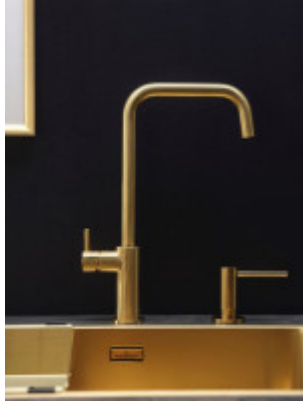

Parameters

Basic parameters

Sink type:	Single sink
Sink shape:	Rectangular
Orientation:	Without orientation
Sink material:	Stainless steel
Width of the kitchen cabinet:	60 cm
Sink mounting type:	Bottom
Sink style:	Modern sinks
Drain the sink.:	9 cm
Product TARIC code:	73241000

Others

Eccentric control of the drain:	No
Pre-drilled hole for:	No
Possibility to drill another hole:	No
Warranty:	5 years

Dimensions of the main tray (cm)

Width of the basin:	50
The length of the bathtub:	40
Depth of the bathtub:	20
Minimum width of the cabinet:	60
Round sink:	No

Sink dimensions (cm)

Width of the sink:	54
Sink length:	The text you provided does not contain any Czech text or HTML tags to translate.
Sink depth:	20
Sink weight (kg):	6

Dimensions of the sink package (cm)

Width of the packaging:	61
Height of the packaging:	26
Depth of the packaging:	Unfortunately, you didn't provide any Czech text to be translated. Could you please provide the text you want to be translated into English?
Weight including packaging (kg):	7