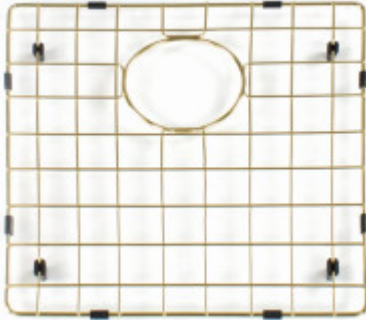

Parameters

Basic parameters

Sink type:	Single sink
Sink shape:	Rectangular
Orientation:	Without orientation
Sink material:	Stainless steel
Width of the kitchen cabinet:	60 cm
Sink mounting type:	Bottom
Sink style:	Modern sinks
Drain the sink.:	9 cm
Product TARIC code:	73241000

Others

Eccentric control of the drain:	No
Pre-drilled hole for:	No
Possibility to drill another hole:	No
Warranty:	5 years

Dimensions of the main tray (cm)

Width of the basin:	50
The length of the bathtub:	40
Depth of the bathtub:	20
Minimum width of the cabinet:	60
Round sink:	No

Sink dimensions (cm)

Width of the sink:	54
Sink length:	The text you provided does not contain any Czech text or HTML tags to translate.
Sink depth:	20
Sink weight (kg):	6

Dimensions of the sink package (cm)

Width of the packaging:	61
Height of the packaging:	26
Depth of the packaging:	Unfortunately, you didn't provide any Czech text to be translated. Could you please provide the text you want to be translated into English?
Weight including packaging (kg):	7