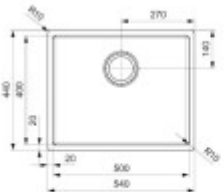

Parameters

Basic parameters

Sink type:	Single sink
Sink shape:	Rectangular
Orientation:	Without orientation
Sink material:	Stainless steel
Width of the kitchen cabinet:	60 cm
Sink mounting type:	Bottom
Sink style:	Modern sinks
Drain the sink.:	9 cm
Product TARIC code:	73241000

Others

Eccentric control of the drain:	No
Pre-drilled hole for:	No
Possibility to drill another hole:	No
Warranty:	5 years

Dimensions of the main tray (cm)

Width of the basin:	50
The length of the bathtub:	40
Depth of the bathtub:	20
Minimum width of the cabinet:	60
Round sink:	No

Sink dimensions (cm)

Width of the sink:	54
Sink length:	The text you provided does not contain any Czech text or HTML tags to translate.
Sink depth:	20
Sink weight (kg):	6

Dimensions of the sink package (cm)

Width of the packaging:	61
Height of the packaging:	26
Depth of the packaging:	Unfortunately, you didn't provide any Czech text to be translated. Could you please provide the text you want to be translated into English?
Weight including packaging (kg):	7

Miani 5040
Utensario Bial
Ausparung Platte Unterbau Spül
Cut out worktop unterbau sink
www.32.it/32