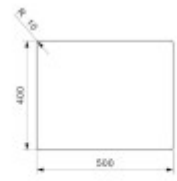

Parameters

Basic parameters

Sink type:	Single sink
Sink shape:	Rectangular
Orientation:	Without orientation
Sink material:	Stainless steel
Width of the kitchen cabinet:	60 cm
Sink mounting type:	Bottom
Sink style:	Modern sinks
Drain the sink.:	9 cm
Product TARIC code:	73241000

Others

Eccentric control of the drain:	No
Pre-drilled hole for:	No
Possibility to drill another hole:	No
Warranty:	5 years

Dimensions of the main tray (cm)

Width of the basin:	50
The length of the bathtub:	40
Depth of the bathtub:	20
Minimum width of the cabinet:	60
Round sink:	No

Sink dimensions (cm)

Width of the sink:	54
Sink length:	The text you provided does not contain any Czech text or HTML tags to translate.
Sink depth:	20
Sink weight (kg):	6

Dimensions of the sink package (cm)

Width of the packaging:	61
Height of the packaging:	26
Depth of the packaging:	Unfortunately, you didn't provide any Czech text to be translated. Could you please provide the text you want to be translated into English?
Weight including packaging (kg):	7

Miani 5040
Utensario Bial
Ausparung Platte Unterbau Spül
Cut out worktop unterbau sink
www.32.it/32