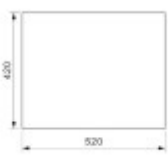

Parameters

Basic parameters

Sink type:	Single sink
Sink shape:	Rectangular
Orientation:	Without orientation
Sink material:	Stainless steel
Width of the kitchen cabinet:	60 cm
Sink mounting type:	Bottom
Sink style:	Modern sinks
Drain the sink.:	9 cm
Product TARIC code:	73241000

Others

Eccentric control of the drain:	No
Pre-drilled hole for:	No
Possibility to drill another hole:	No
Warranty:	5 years

Dimensions of the main tray (cm)

Width of the basin:	50
The length of the bathtub:	40
Depth of the bathtub:	20
Minimum width of the cabinet:	60
Round sink:	No

Sink dimensions (cm)

Width of the sink:	54
Sink length:	The text you provided does not contain any Czech text or HTML tags to translate.
Sink depth:	20
Sink weight (kg):	6

Dimensions of the sink package (cm)

Width of the packaging:	61
Height of the packaging:	26
Depth of the packaging:	Unfortunately, you didn't provide any Czech text to be translated. Could you please provide the text you want to be translated into English?
Weight including packaging (kg):	7

Miani 5040
Utensario Bial
Ausparung Platte Unterbau Spül
Cut out worktop unterbau sink
www.32.it/32