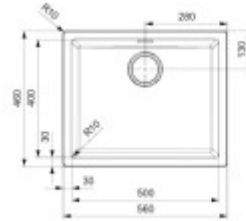

Parts of the packaging:

- Sifon
- Release.
- Robbery

Parameters

Basic parameters

Sink type:	Single sink
Sink shape:	Rectangular
Orientation:	Without orientation
Sink material:	Granite
Width of the kitchen cabinet:	60 cm
Sink mounting type:	Upper
Sink style:	Rustic / Retro sinks
Drain the sink.:	9 cm
Product TARIC code:	68029390

Others

Eccentric control of the drain:	No
Pre-drilled hole for:	No
Possibility to drill another hole:	No
Warranty:	10 years.

Dimensions of the main tray (cm)

Width of the basin:	50
The length of the bathtub:	40
Depth of the bathtub:	20
Minimum width of the cabinet:	60
Round sink:	No
The average size of the basin.:	No

Sink dimensions (cm)

Width of the sink:	56
Sink length:	46
Sink depth:	20
Sink weight (kg):	7

Dimensions of the sink package (cm)

Width of the packaging:	57.5
Height of the packaging:	I'm sorry, but "20,8" is not a valid sentence in Czech. Could you please provide a complete sentence for translation?
Depth of the packaging:	47.5
Weight including packaging (kg):	8