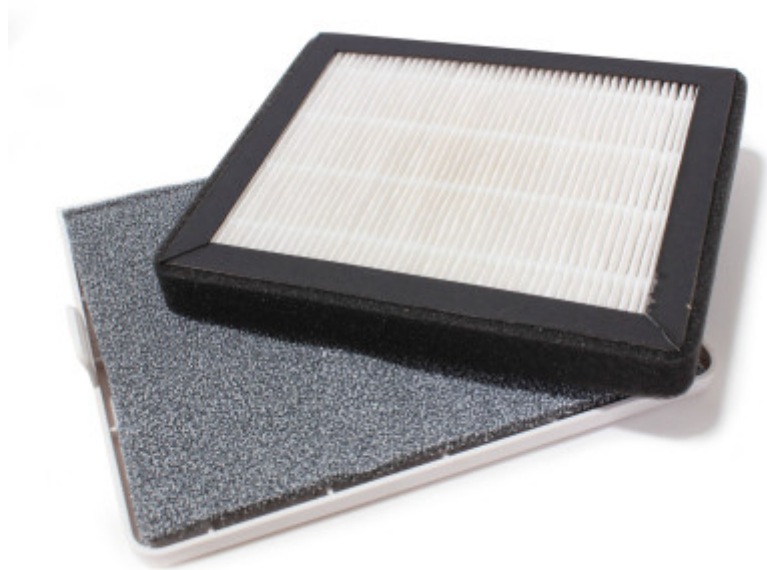

Jet Dryer HEPA filter for hand dryer COMPACT

Určeno pouze pro vysoušeč Jet Dryer COMPACT. Zachytí až 99% bakterií.

EAN: 8596220010407

8,76 €

7,30 € bez DPH

HEPA Filter is designed for the Jet Dryer COMPACT hand dryer. The certified HEPA filter is used to capture even the smallest dust particles.

Replacing the air filter

1. The HEPA filter is located inside the drawer on the front of the device.

2. First, remove the security screw on the bottom side of the drawer.

Pull out the drawer underneath the device with a horizontal motion.