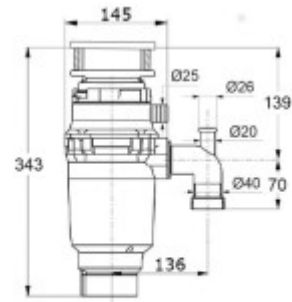

EcoMaster EVO3 ECONOMY