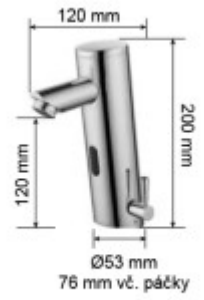

## Electric specifications

Power:	Battery adapter 4x AA 1.5 V
--------	-----------------------------

## Dimensions, weight, packaging

Device dimensions:	200 x 120 x 53 mm (including handle 76 mm) (L/W/H)
Device weight:	1 kg
Packaging dimensions:	135 x 330 x 240 mm (w/l/h)
Weight including packaging (kg):	1.9 kg
Packing method:	Protective polybag, polystyrene cover, cardboard box
Width of the packaging (cm):	26.5
Height of packaging (cm):	26.5
Depth of packaging (cm):	18.5