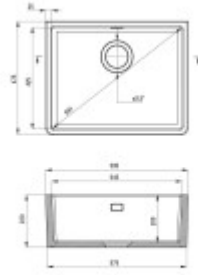

Parts of the packaging:

- Sifon
- Assembly brackets for bottom mounting.
- Release.
- Robbery

Parameters

Basic parameters

Sink type:	Single sink
Sink shape:	Rectangular
Orientation:	Without orientation
Sink material:	Ceramics
Width of the kitchen cabinet:	60 cm
Sink mounting type:	Bottom
Sink style:	Rustic / Retro sinks
Drain the sink.:	9 cm
Product TARIC code:	68029390

Others

Eccentric control of the drain:	No
Pre-drilled hole for:	No
Possibility to drill another hole:	No
Warranty:	2 years

Dimensions of the main tray (cm)

Width of the basin:	42.5
The length of the bathtub:	54.5
Depth of the bathtub:	20
Minimum width of the cabinet:	60
Round sink:	No
The average size of the basin.:	No

Sink dimensions (cm)

Width of the sink:	47.5
Sink length:	59.5
Sink depth:	22
Sink weight (kg):	33

Dimensions of the sink package (cm)

Width of the packaging:	56
Height of the packaging:	27
Depth of the packaging:	70
Weight including packaging (kg):	36.2

↳ deante

Dimensione totale (L x W x D) in cm: 45 x 33 x 15

03.100