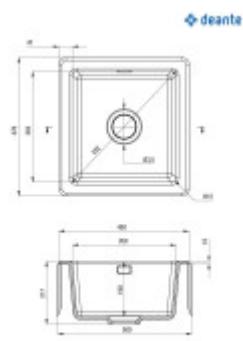

Parameters

Basic parameters

Sink type:	Single sink
Sink shape:	Rectangular
Orientation:	Without orientation
Sink material:	Ceramics
Width of the kitchen cabinet:	50 cm
Sink mounting type:	Upper
Sink style:	Rustic / Retro sinks
Drain the sink.:	9 cm
Product TARIC code:	68029390

Others

Eccentric control of the drain:	No
Pre-drilled hole for:	No
Possibility to drill another hole:	No
Warranty:	2 years

Dimensions of the main tray (cm)

Width of the basin:	38.3
The length of the bathtub:	35.8
Depth of the bathtub:	19
Minimum width of the cabinet:	50
Round sink:	No
The average size of the basin.:	No

Sink dimensions (cm)

Width of the sink:	47.8
Sink length:	45
Sink depth:	21.7
Sink weight (kg):	18

Dimensions of the sink package (cm)

Width of the packaging:	54
Height of the packaging:	25
Depth of the packaging:	Unfortunately, you didn't provide any Czech text to be translated. Could you please provide the text you want to be translated into English?
Weight including packaging (kg):	20.25