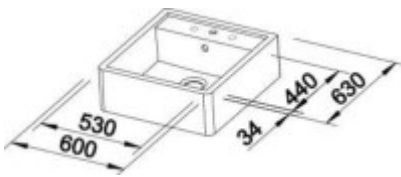

Parts of the packaging:

- Sifon
- Release.
- Robbery

Parameters

Basic parameters

Sink type:	Single sink
Sink shape:	Square-shaped.
Orientation:	Without orientation
Sink material:	Ceramics
Width of the kitchen cabinet:	60 cm
Sink mounting type:	Modular
Sink style:	Rustic / Retro sinks
Drain the sink.:	9 cm

Others

Eccentric control of the drain:	No
Pre-drilled hole for:	Battery
Possibility to drill another hole:	Yes
Warranty:	2 years

Dimensions of the main tray (cm)

Width of the basin:	The text you provided does not contain any Czech text or HTML tags to translate.
The length of the bathtub:	53
Depth of the bathtub:	19
Minimum width of the cabinet:	60
The average size of the basin.:	No

Sink dimensions (cm)

Width of the sink:	60
Sink length:	60
Sink depth:	19
Sink weight (kg):	30

Dimensions of the sink package (cm)

Width of the packaging:	There seems to be an error with your input. Could you please provide a sentence in Czech for translation?
Height of the packaging:	19.8
Depth of the packaging:	There seems to be an error with your input. Could you please provide a sentence in Czech for translation?
Weight including packaging (kg):	31