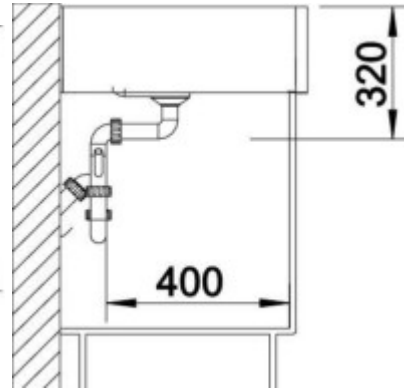

Parts of the packaging:

- Sifon
- Release.
- Robbery

Parameters

Basic parameters

Sink type:	Single sink
Sink shape:	Square-shaped.
Orientation:	Without orientation
Sink material:	Ceramics
Width of the kitchen cabinet:	60 cm
Sink mounting type:	Modular
Sink style:	Rustic / Retro sinks
Drain the sink.:	9 cm

Others

Eccentric control of the drain:	No
Pre-drilled hole for:	Battery
Possibility to drill another hole:	Yes
Warranty:	2 years

Dimensions of the main tray (cm)

Width of the basin:	The text you provided does not contain any Czech text or HTML tags to translate.
The length of the bathtub:	53
Depth of the bathtub:	19
Minimum width of the cabinet:	60
The average size of the basin.:	No

Sink dimensions (cm)

Width of the sink:	60
Sink length:	60
Sink depth:	19
Sink weight (kg):	30

Dimensions of the sink package (cm)

Width of the packaging:	There seems to be an error with your input. Could you please provide a sentence in Czech for translation?
Height of the packaging:	19.8
Depth of the packaging:	There seems to be an error with your input. Could you please provide a sentence in Czech for translation?
Weight including packaging (kg):	31