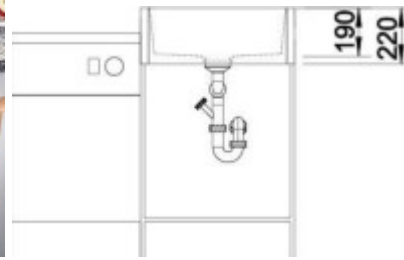

Parts of the packaging:

- Sifon
- Release.
- Robbery

Parameters

Basic parameters

Sink type:	Single sink
Sink shape:	Square-shaped.
Orientation:	Without orientation
Sink material:	Ceramics
Width of the kitchen cabinet:	60 cm
Sink mounting type:	Modular
Sink style:	Rustic / Retro sinks
Drain the sink.:	9 cm

Others

Eccentric control of the drain:	No
Pre-drilled hole for:	Battery
Possibility to drill another hole:	Yes
Warranty:	2 years

Dimensions of the main tray (cm)

Width of the basin:	The text you provided does not contain any Czech text or HTML tags to translate.
The length of the bathtub:	53
Depth of the bathtub:	19
Minimum width of the cabinet:	60
The average size of the basin.:	No

Sink dimensions (cm)

Width of the sink:	60
Sink length:	60
Sink depth:	19
Sink weight (kg):	30

Dimensions of the sink package (cm)

Width of the packaging:	There seems to be an error with your input. Could you please provide a sentence in Czech for translation?
Height of the packaging:	19.8
Depth of the packaging:	There seems to be an error with your input. Could you please provide a sentence in Czech for translation?
Weight including packaging (kg):	31