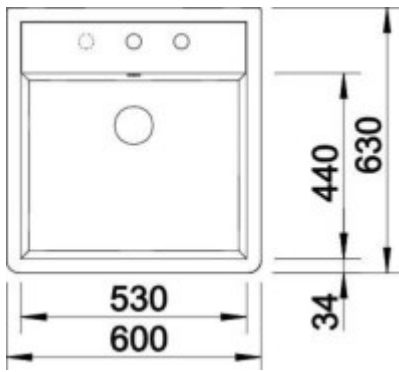

Parts of the packaging:

- Sifon
- Release.
- Robbery

Parameters

Basic parameters

Sink type:	Single sink
Sink shape:	Square-shaped.
Orientation:	Without orientation
Sink material:	Ceramics
Width of the kitchen cabinet:	60 cm
Sink mounting type:	Modular
Sink style:	Rustic / Retro sinks
Drain the sink.:	9 cm

Others

Eccentric control of the drain:	No
Pre-drilled hole for:	Battery
Possibility to drill another hole:	Yes
Warranty:	2 years

Dimensions of the main tray (cm)

Width of the basin:	The text you provided does not contain any Czech text or HTML tags to translate.
The length of the bathtub:	53
Depth of the bathtub:	19
Minimum width of the cabinet:	60
The average size of the basin.:	No

Sink dimensions (cm)

Width of the sink:	60
Sink length:	60
Sink depth:	19
Sink weight (kg):	30

Dimensions of the sink package (cm)

Width of the packaging:	There seems to be an error with your input. Could you please provide a sentence in Czech for translation?
Height of the packaging:	19.8
Depth of the packaging:	There seems to be an error with your input. Could you please provide a sentence in Czech for translation?
Weight including packaging (kg):	31